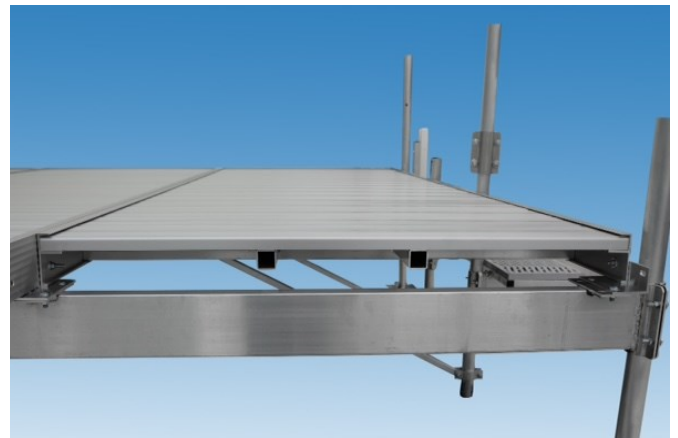

## “All-in-One” Heavy Duty Beam

### Features:

- ◆ Includes brackets and clamps for securing docks and posts. No need to “piece together”
- ◆ Heavy duty 5in beam construction for extra strength and durability
- ◆ 6in wide post clamps for added rigidity
- ◆ Easy height adjustment
- ◆ Modular design
- ◆ Easily add sections
- ◆ Easily construct platforms, T-shaped and L-shaped docks
- ◆ Quick and easy installation and removal; especially when combined with our post sockets